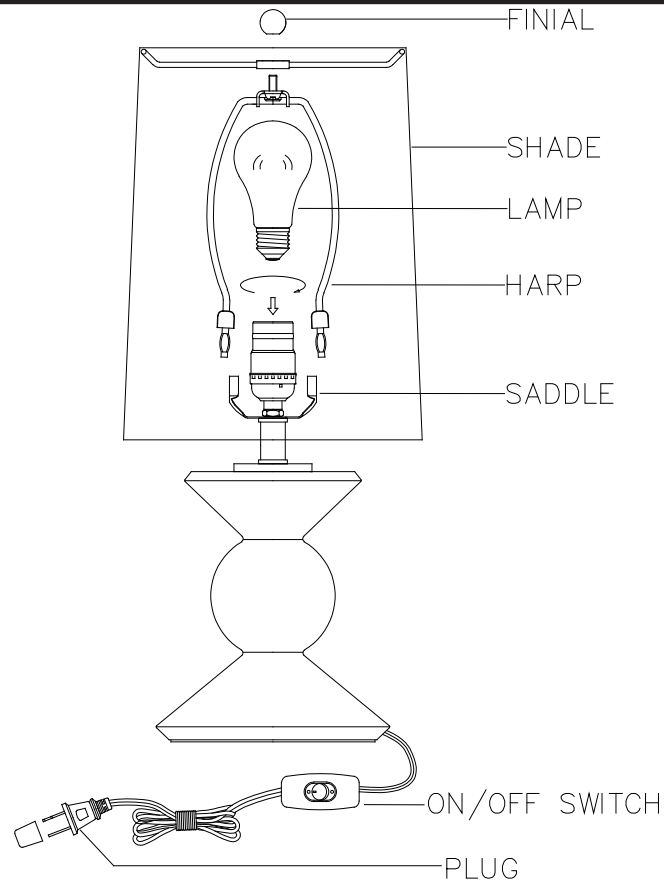

mitzi
HUDSON VALLEY LIGHTING

mitzi
HUDSON VALLEY LIGHTING

HL451201 LONNIE TABLE LAMP

mitzi
HUDSON VALLEY LIGHTING

HL451201 LONNIE TABLE LAMP
