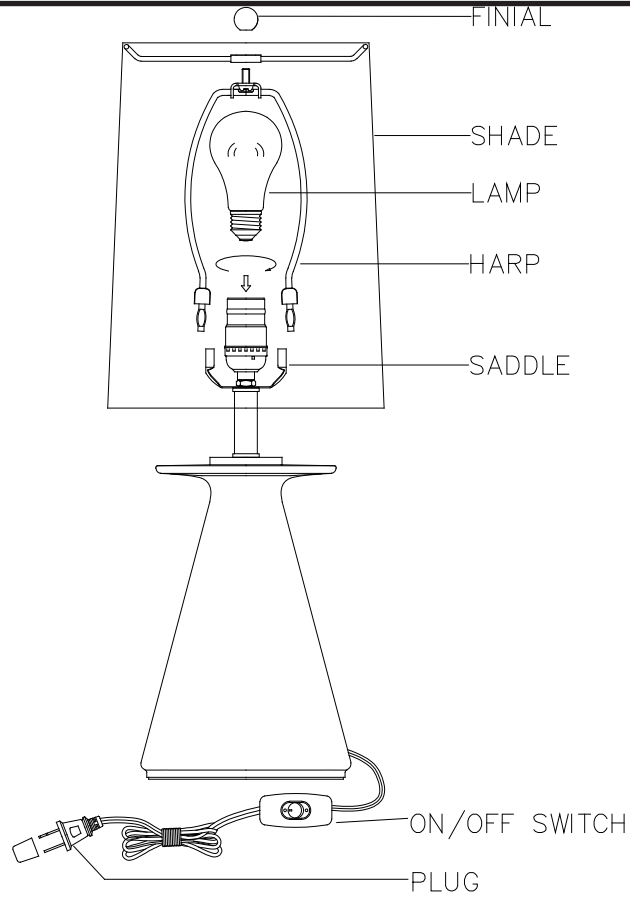

**mitzi**  
HUDSON VALLEY LIGHTING

---

**mitzi**  
HUDSON VALLEY LIGHTING

**HL446201 CALLIE TABLE LAMP**

**mitzi**  
HUDSON VALLEY LIGHTING

**HL446201 CALLIE TABLE LAMP**

---