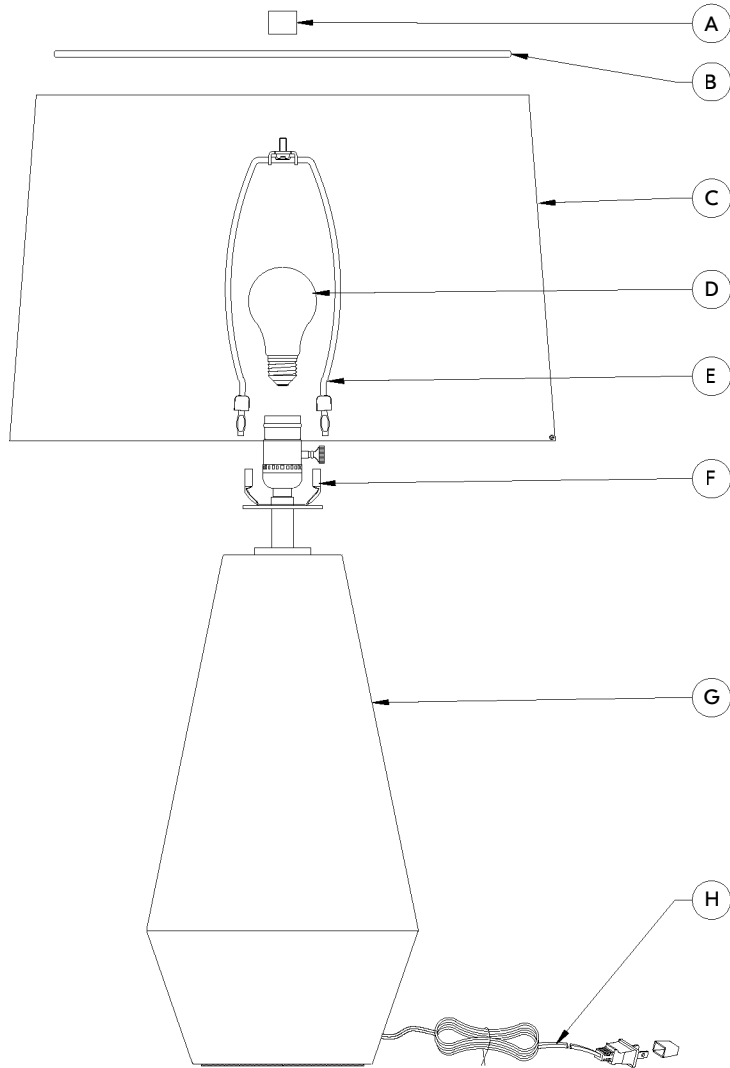

## WARNING/CAUTION

- DISCONNECT POWER BEFORE RE-LAMPING OR WIRING THE FIXTURE. READ ALL INSTRUCTIONS COMPLETELY BEFORE STARTING INSTALLATION.
- TO AVOID THE RISK OF FIRE OR SHOCK, FIXTURE MUST BE INSTALLED IN COMPLIANCE WITH ALL APPLICABLE NATIONAL AND LOCAL ELECTRICAL/BUILDING CODES. THE INSTALLATION AND MAINTENANCE OF THIS UNIT SHOULD BE COMPLETED BY A LICENSED ELECTRICIAN OR CERTIFIED FACTORY TRAINED TECHNICIAN.
- CALIFORNIA PROP 65: THIS LIGHTING FIXTURE CONTAINS CHEMICALS KNOWN TO THE STATE OF CALIFORNIA TO CAUSE CANCER, BIRTH DEFECTS, AND/OR OTHER REPRODUCTIVE HARM. WASH HANDS AFTER USE.
- UNPACK FIXTURE, PARTS AND PARTS BAG(S) BEFORE DISCARDING THE CARTON. MAKE CERTAIN THAT ALL PARTS ARE FOUND. INSPECT THE FIXTURE PRIOR TO INSTALLATION FOR ANY DAMAGE. HVLG DOES NOT PAY OR REIMBURSE ELECTRICIAN FEES. FIXTURE MAY NOT BE RETURNED ONCE IT HAS BEEN INSTALLED. SEE WARRANTY FOR EXCEPTIONS.
- PLEASE CLEAN WITH A SOFT, DRY CLOTH ONLY! DO NOT USE CLEANSERS.

ALLOWAY  
L8731  
Installation Instructions

FIXTURE INSTALLATION

1. Insert the HARP (E) by squeezing the sides and placing on the SADDLE (F) of the FIXTURE ASSEMBLY (G)
2. Install the BULB (D) into the socket. THIS FIXTURE IS RATED FOR MAX 15 WATT LED TYPE A19 LAMP DO NOT EXCEED THE RECOMMENDED WATTAGE!
3. Carefully remove the protective covering the SHADE (C) and DIFFUSER (B), place the SHADE (C) and DIFFUSER (B) over the HARP (E) and secure with the FINIAL (A).
4. Plug the CORD (H) into the wall outlet. Use the switch on the socket to turn the fixture on and off.